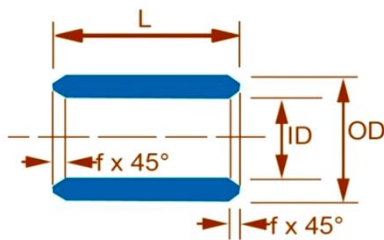

**COMPOSITION & PROPERTIES OF POWDER MIXES FOR SELF LUBRICATING BUSHES**

TYPES	PARTICULARS	POWDERS		
		Bronze	Iron/Copper	Diluted Bronze
NAME	Powder Mix No.	630	124	661
CHEMICAL ANALYSIS	Copper (%)	89 - 91	16-19	Balance
	Tin (%)	11 - 9	Nil	6.5 - 7.5
	Iron (%)	Nil	Balance	25 - 26
	Carbon (%)	-	-	-
	Others (%)	0.3 max	0.8 max	0.8 -1.35
MECHANICAL PROPERTIES	Density (grams/cc)	6.6	5.8 - 6.2	6.3
	Oil Content (% by volume)	22	20	20
	Radial Crushing Strength (N/mm <sup>2</sup> )	140 min	200 min	160 min
CORRESPONDING STANDARDS	MPIF	CT-1000-K-26	FC-2000-K-30	-
	DIN	Sint A-50	Sint B-20	-
	ISO 5755 Grade	P4012Z	-	-
	ASTM	B 438 Grade 1 Type 2	B 439 Grade 4	-

Note: Other densities and strengths are also available upon request

**CLASSIFICATIONS OF SELF LUBRICATING BUSHES**

**CYLINDRICAL BUSH**

**FLANGE BUSH**

CYLINDRICAL SELF LUBRICATING BUSHES					
INNER DIA (ID) - Range in mm		OUTER DIA (OD) - Range in mm		LENGTH(L) - Range in mm	
Min	Max	Min	Max	Min	Max
6	50	9	60	6	60

FLANGED SELF LUBRICATING BUSHES									
INNER DIA (ID) - Range in mm		OUTER DIA (OD) - Range in mm		FLANGE DIA (FD) - Range in mm		FLANGE HEIGHT (FH) - Range in mm		LENGTH(L) - Range in mm	
Min	Max	Min	Max	Min	Max	Min	Max	Min	Max
6	40	12	50	14	60	2	5	6	50