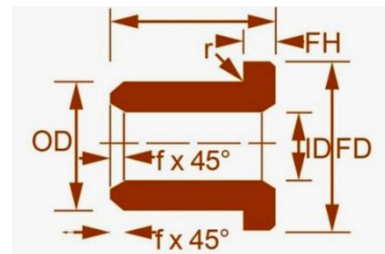

**COMPOSITION & PROPERTIES OF POWDER MIXES FOR SELF LUBRICATING BUSHES**

TYPES	PARTICULARS	POWDERS		
		Bronze	Iron/Copper	Diluted Bronze
NAME	Powder Mix No.	630	124	661
CHEMICAL ANALYSIS	Copper (%)	89 - 91	16-19	Balance
	Tin (%)	11 - 9	Nil	6.5 - 7.5
	Iron (%)	Nil	Balance	25 - 26
	Carbon (%)	-	-	-
	Others (%)	0.3 max	0.8 max	0.8 -1.35
MECHANICAL PROPERTIES	Density (grams/cc)	6.6	5.8 - 6.2	6.3
	Oil Content (% by volume)	22	20	20
	Radial Crushing Strength (N/mm <sup>2</sup> )	140 min	200 min	160 min
CORRESPONDING STANDARDS	MPIF	CT-1000-K-26	FC-2000-K-30	-
	DIN	Sint A-50	Sint B-20	-
	ISO 5755 Grade	P4012Z	-	-
	ASTM	B 438 Grade 1 Type 2	B 439 Grade 4	-

Note: Other densities and strengths are also available upon request

**CLASSIFICATIONS OF SELF LUBRICATING BUSHES**

**CYLINDRICAL BUSH**

**FLANGE BUSH**

CYLINDRICAL SELF LUBRICATING BUSHES					
INNER DIA (ID) - Range in mm		OUTER DIA (OD) - Range in mm		LENGTH(L) - Range in mm	
Min	Max	Min	Max	Min	Max
6	50	9	60	6	60

FLANGED SELF LUBRICATING BUSHES									
INNER DIA (ID) - Range in mm		OUTER DIA (OD) - Range in mm		FLANGE DIA (FD) - Range in mm		FLANGE HEIGHT (FH) - Range in mm		LENGTH(L) - Range in mm	
Min	Max	Min	Max	Min	Max	Min	Max	Min	Max
6	40	12	50	14	60	2	5	6	50